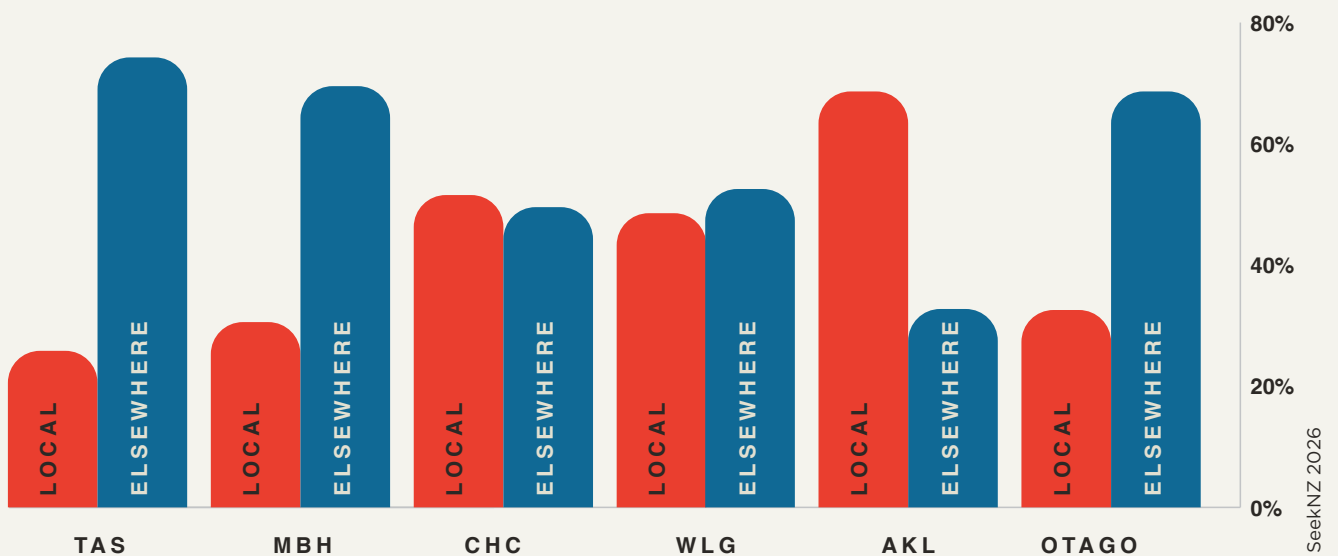

Candidate Mobility

Q3 VS Q4